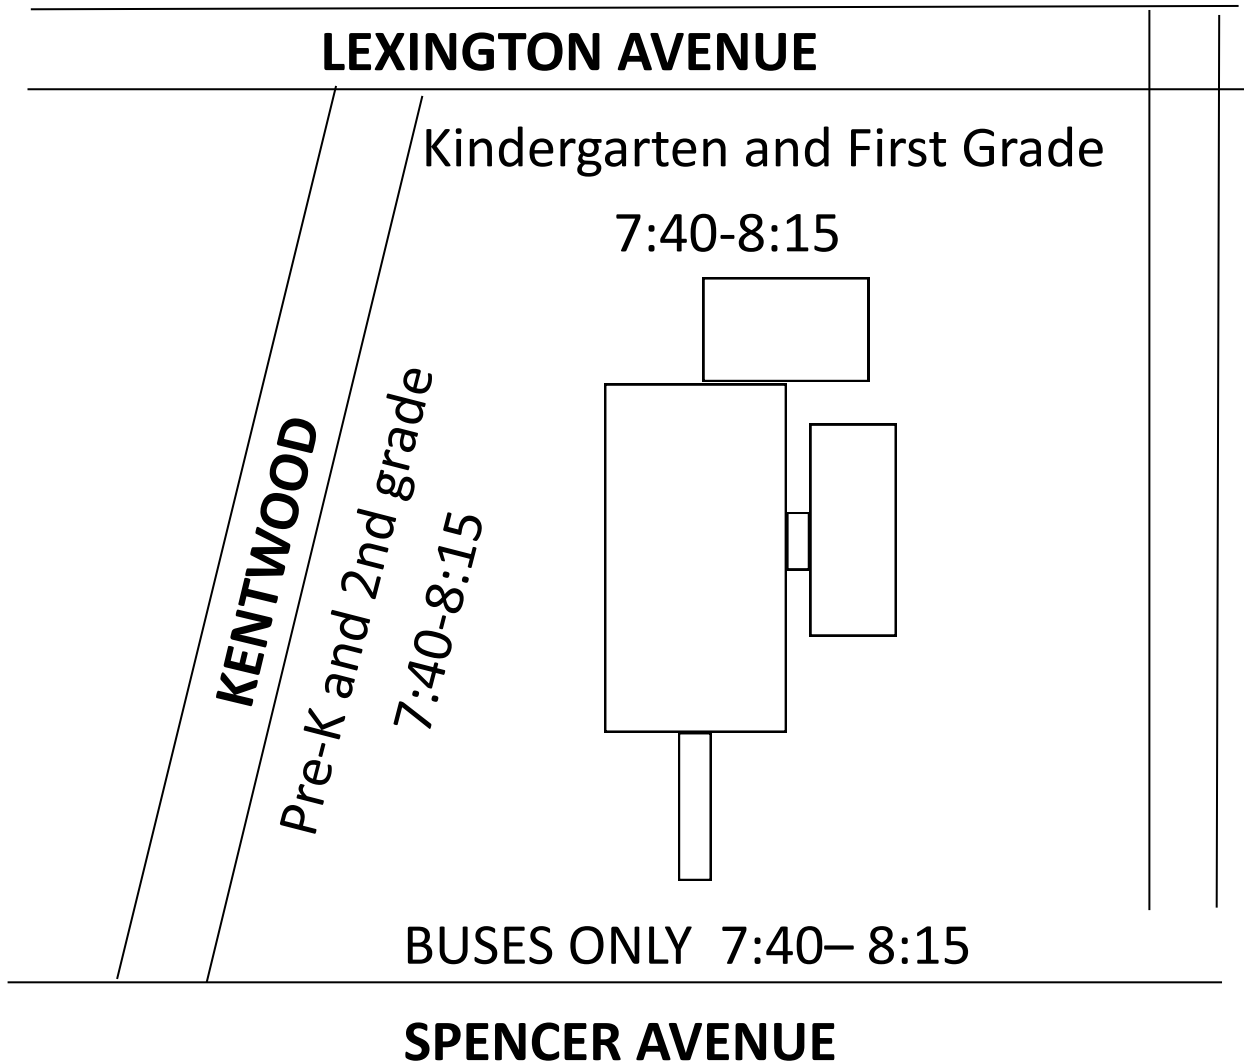

Lexington **MORNING DROP-OFF** Guidelines

2020-21

7:40	Campus opens, Breakfast served
8:15	Kentwood & Lexington drop-off CLOSED
8:15	Tardy Bell Rings, Class begins

- Drop-off will close at 8:15 on Kentwood and Lexington.
- **After 8:15, Students are TARDY and must be walked in by a parent to the office on Spencer.**