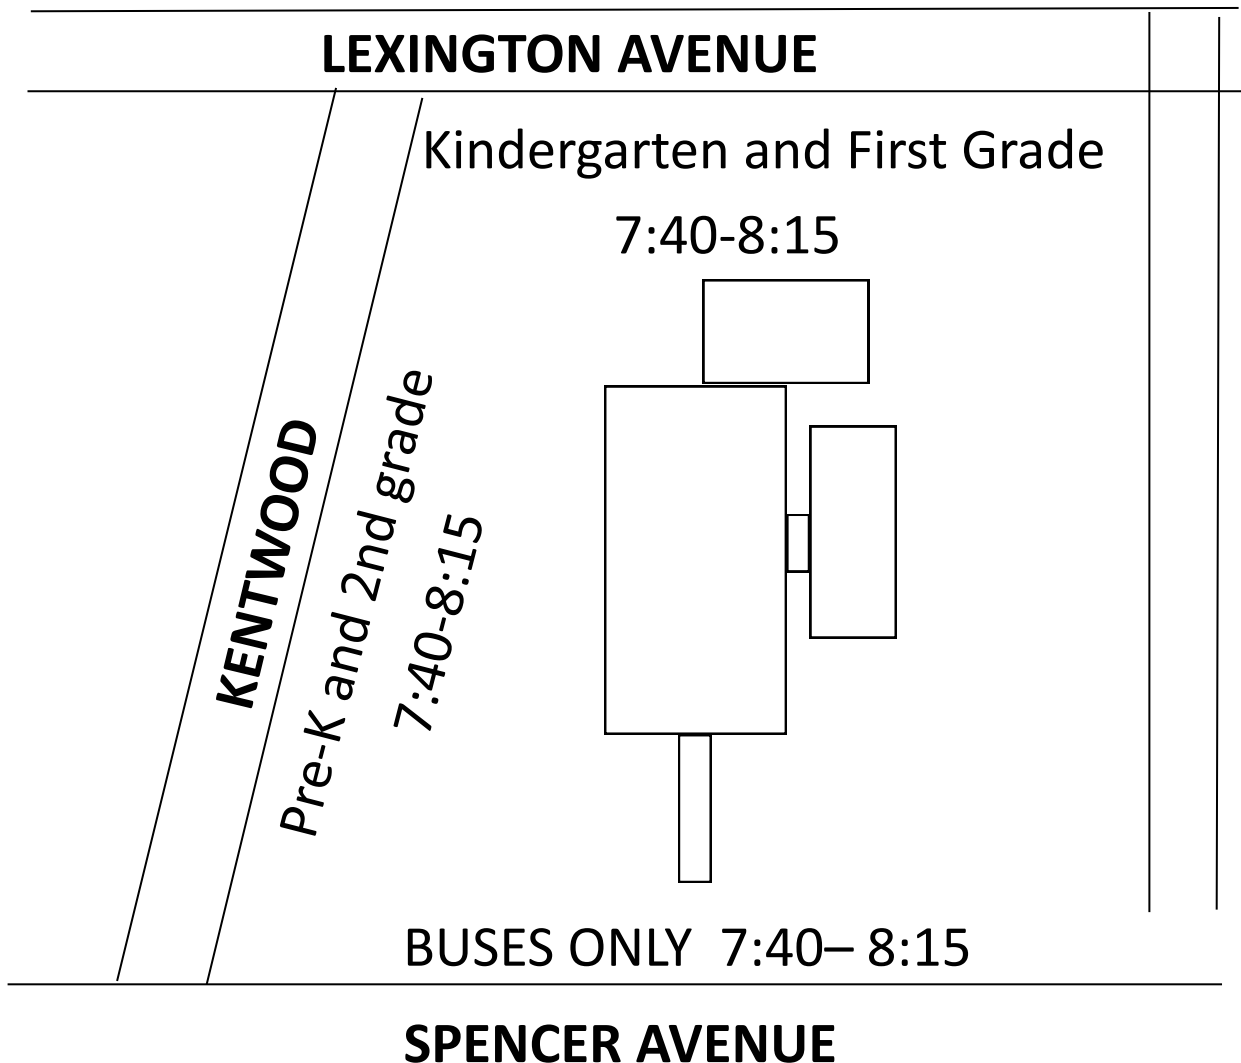

Lexington **MORNING DROP-OFF** Guidelines

2019-2020

7:40	Campus opens, Breakfast served
8:10	Breakfast closes
8:15	Kentwood & Lexington drop-off CLOSE
8:15	Tardy Bell Rings, Class begins

- Drop-off will close at 8:15 on Kentwood and Lexington.
- **After 8:15, Students are TARDY and must be walked in by a parent to the office on Spencer.**