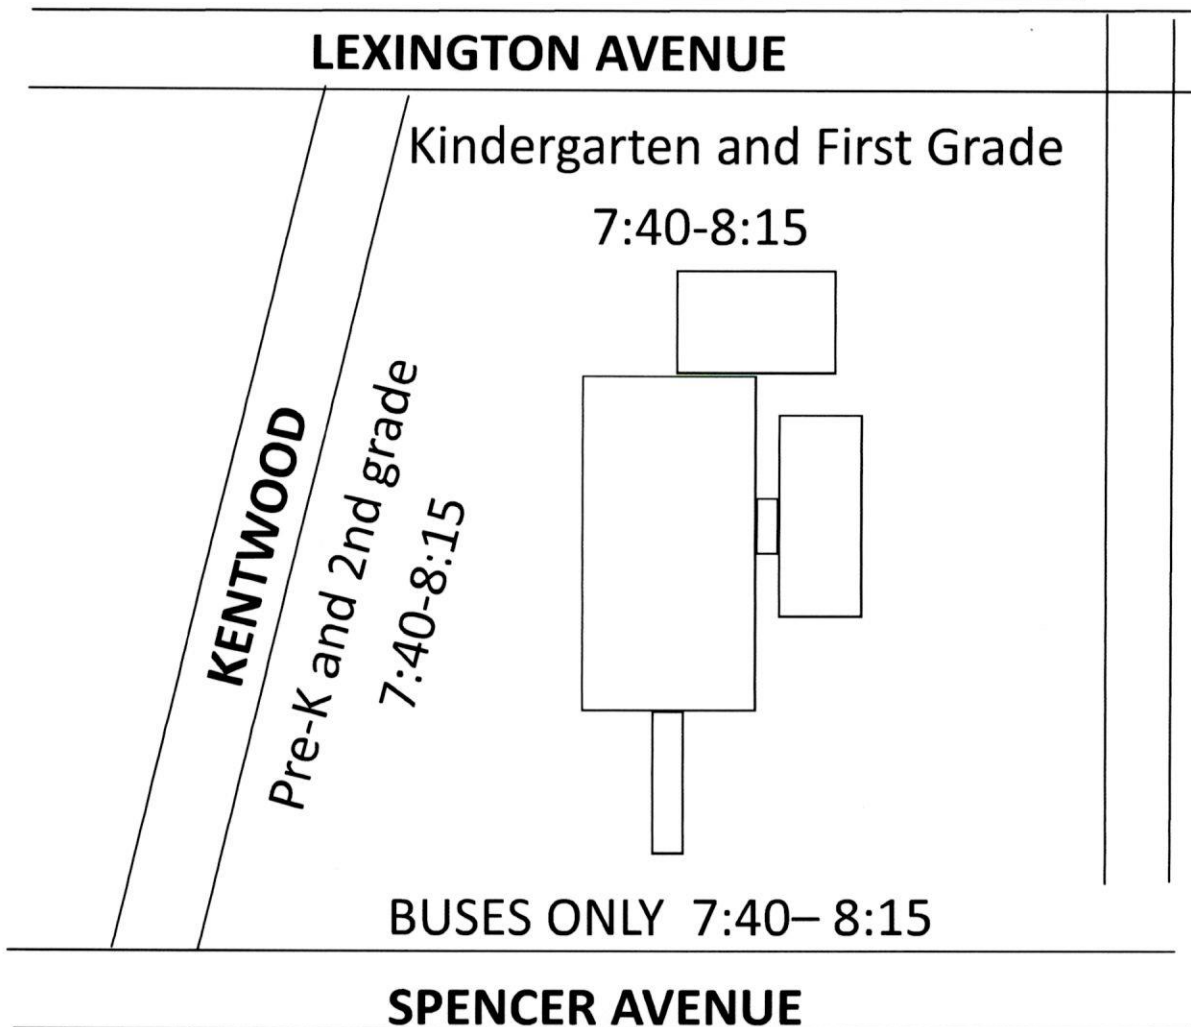

Lexington **MORNING DROP-OFF** Guidelines

2017-18

7:40	Campus opens, Breakfast served
8:10	Breakfast closes
8:15	Kentwood & Lexington drop-off CLOSE
8:15	Tardy Bell Rings, Class begins

- Drop-off will close at 8:15 on Kentwood and Lexington.
- **After 8:15, Students are TARDY and must be walked in by a parent to the office on Spencer.**